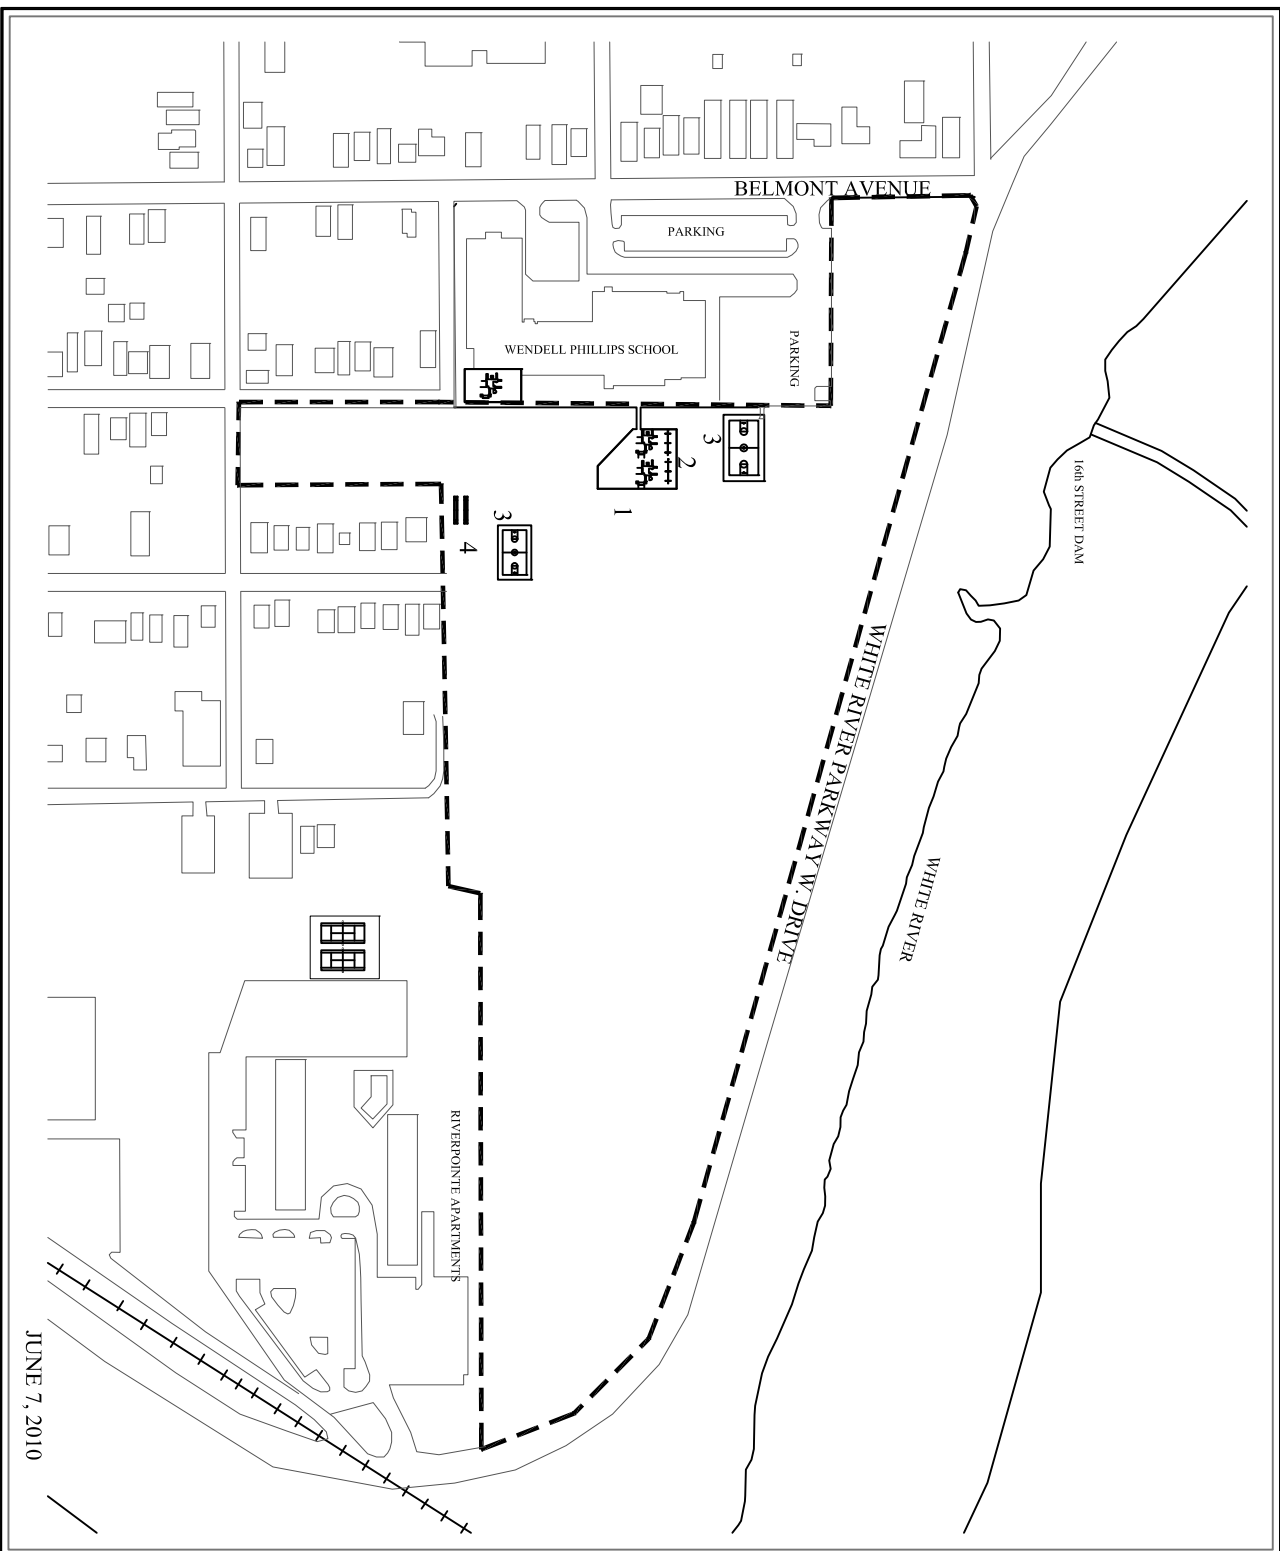

LOCATION MAP

KEY

- 1 PLAY STRUCTURE
- 2 SWINGS
- 3 BASKETBALL COURTS (2)
- 4 HORSESHOE PITS

REVISED: 2/16/2011

JUNE 7, 2010

North

ACQUIRED 1931

REV. MOZEL SANDERS PARK
 1300 N. BELMONT AVE
 28.9 ACRES
 NEIGHBORHOOD PARKS
 327-7345